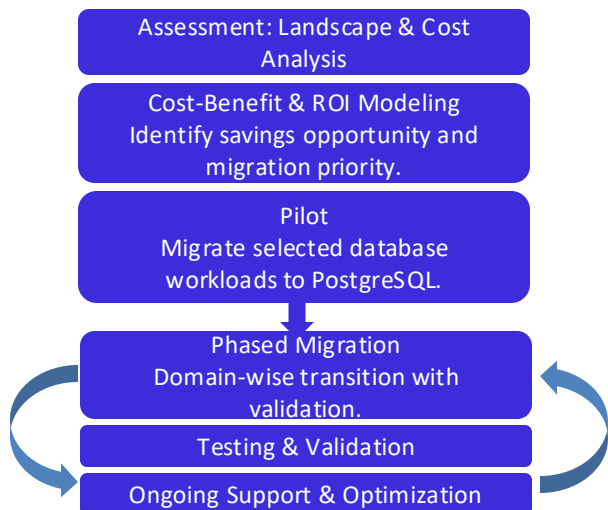

SQL Server to PostgreSQL

Accelerate Your database Modernization

Worried about SQL Server Licensing costs and Flexibility?

SQL server licensing, support, and infrastructure costs continue to increase, putting pressure on IT budgets and limiting cloud flexibility.

But this challenge presents a powerful opportunity to modernize your data platform by moving to PostgreSQL, a proven, open-source, cloud-ready enterprise database.

Hexaware helps organizations transition from SQL Server to PostgreSQL through a structured migration and modernization approach focused on **continuity**, **performance**, and **measurable business value**.

Move fast with Hexaware to ace your transformation

Next Steps? – Join our Pilot Program

- Perform automated schema and dependency assessment and deliver detailed migration report
- Execute Pilot for 3 databases within 2-3 weeks
- Validate data accuracy and performance, then finalize the enterprise migration roadmap in a week