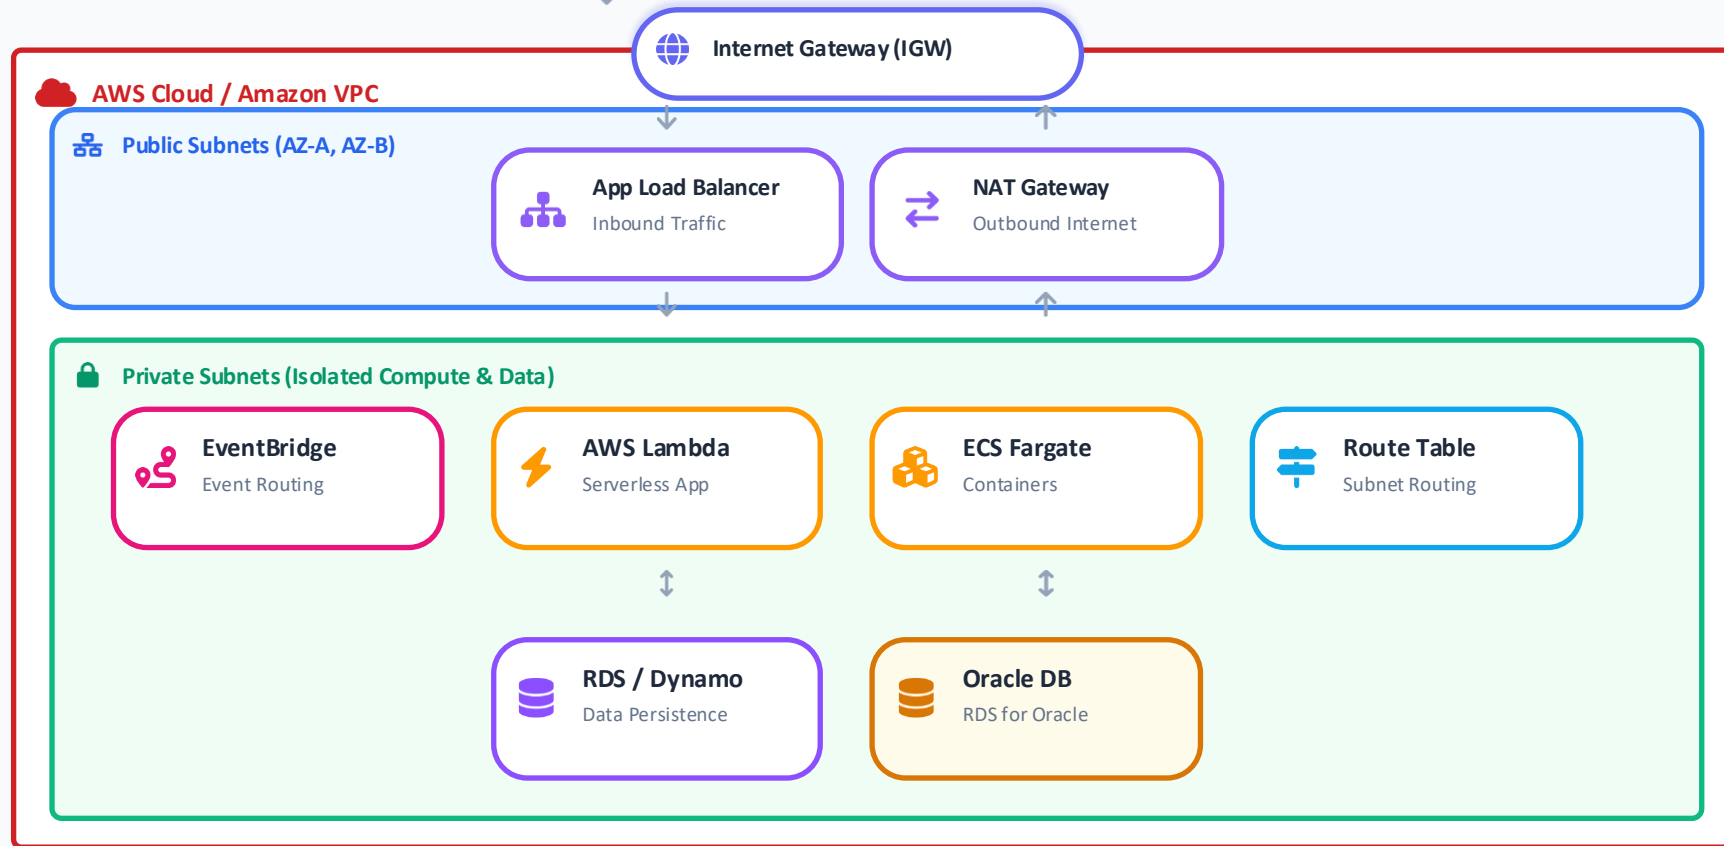

AWS Architecture Blueprint

TIBCO BW TO SPRING BOOT

UPSTREAM INTEGRATIONS

DOWNSTREAM INTEGRATIONS

SUPPORTING AWS SERVICES